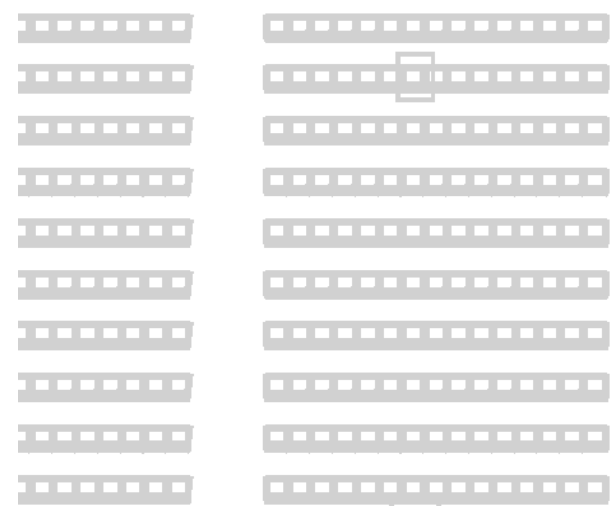

STAGE 3
20'x24'

CONCESSION CARTS

- █ Tall Curtain
- █ 3" Curtain
- * AC Power