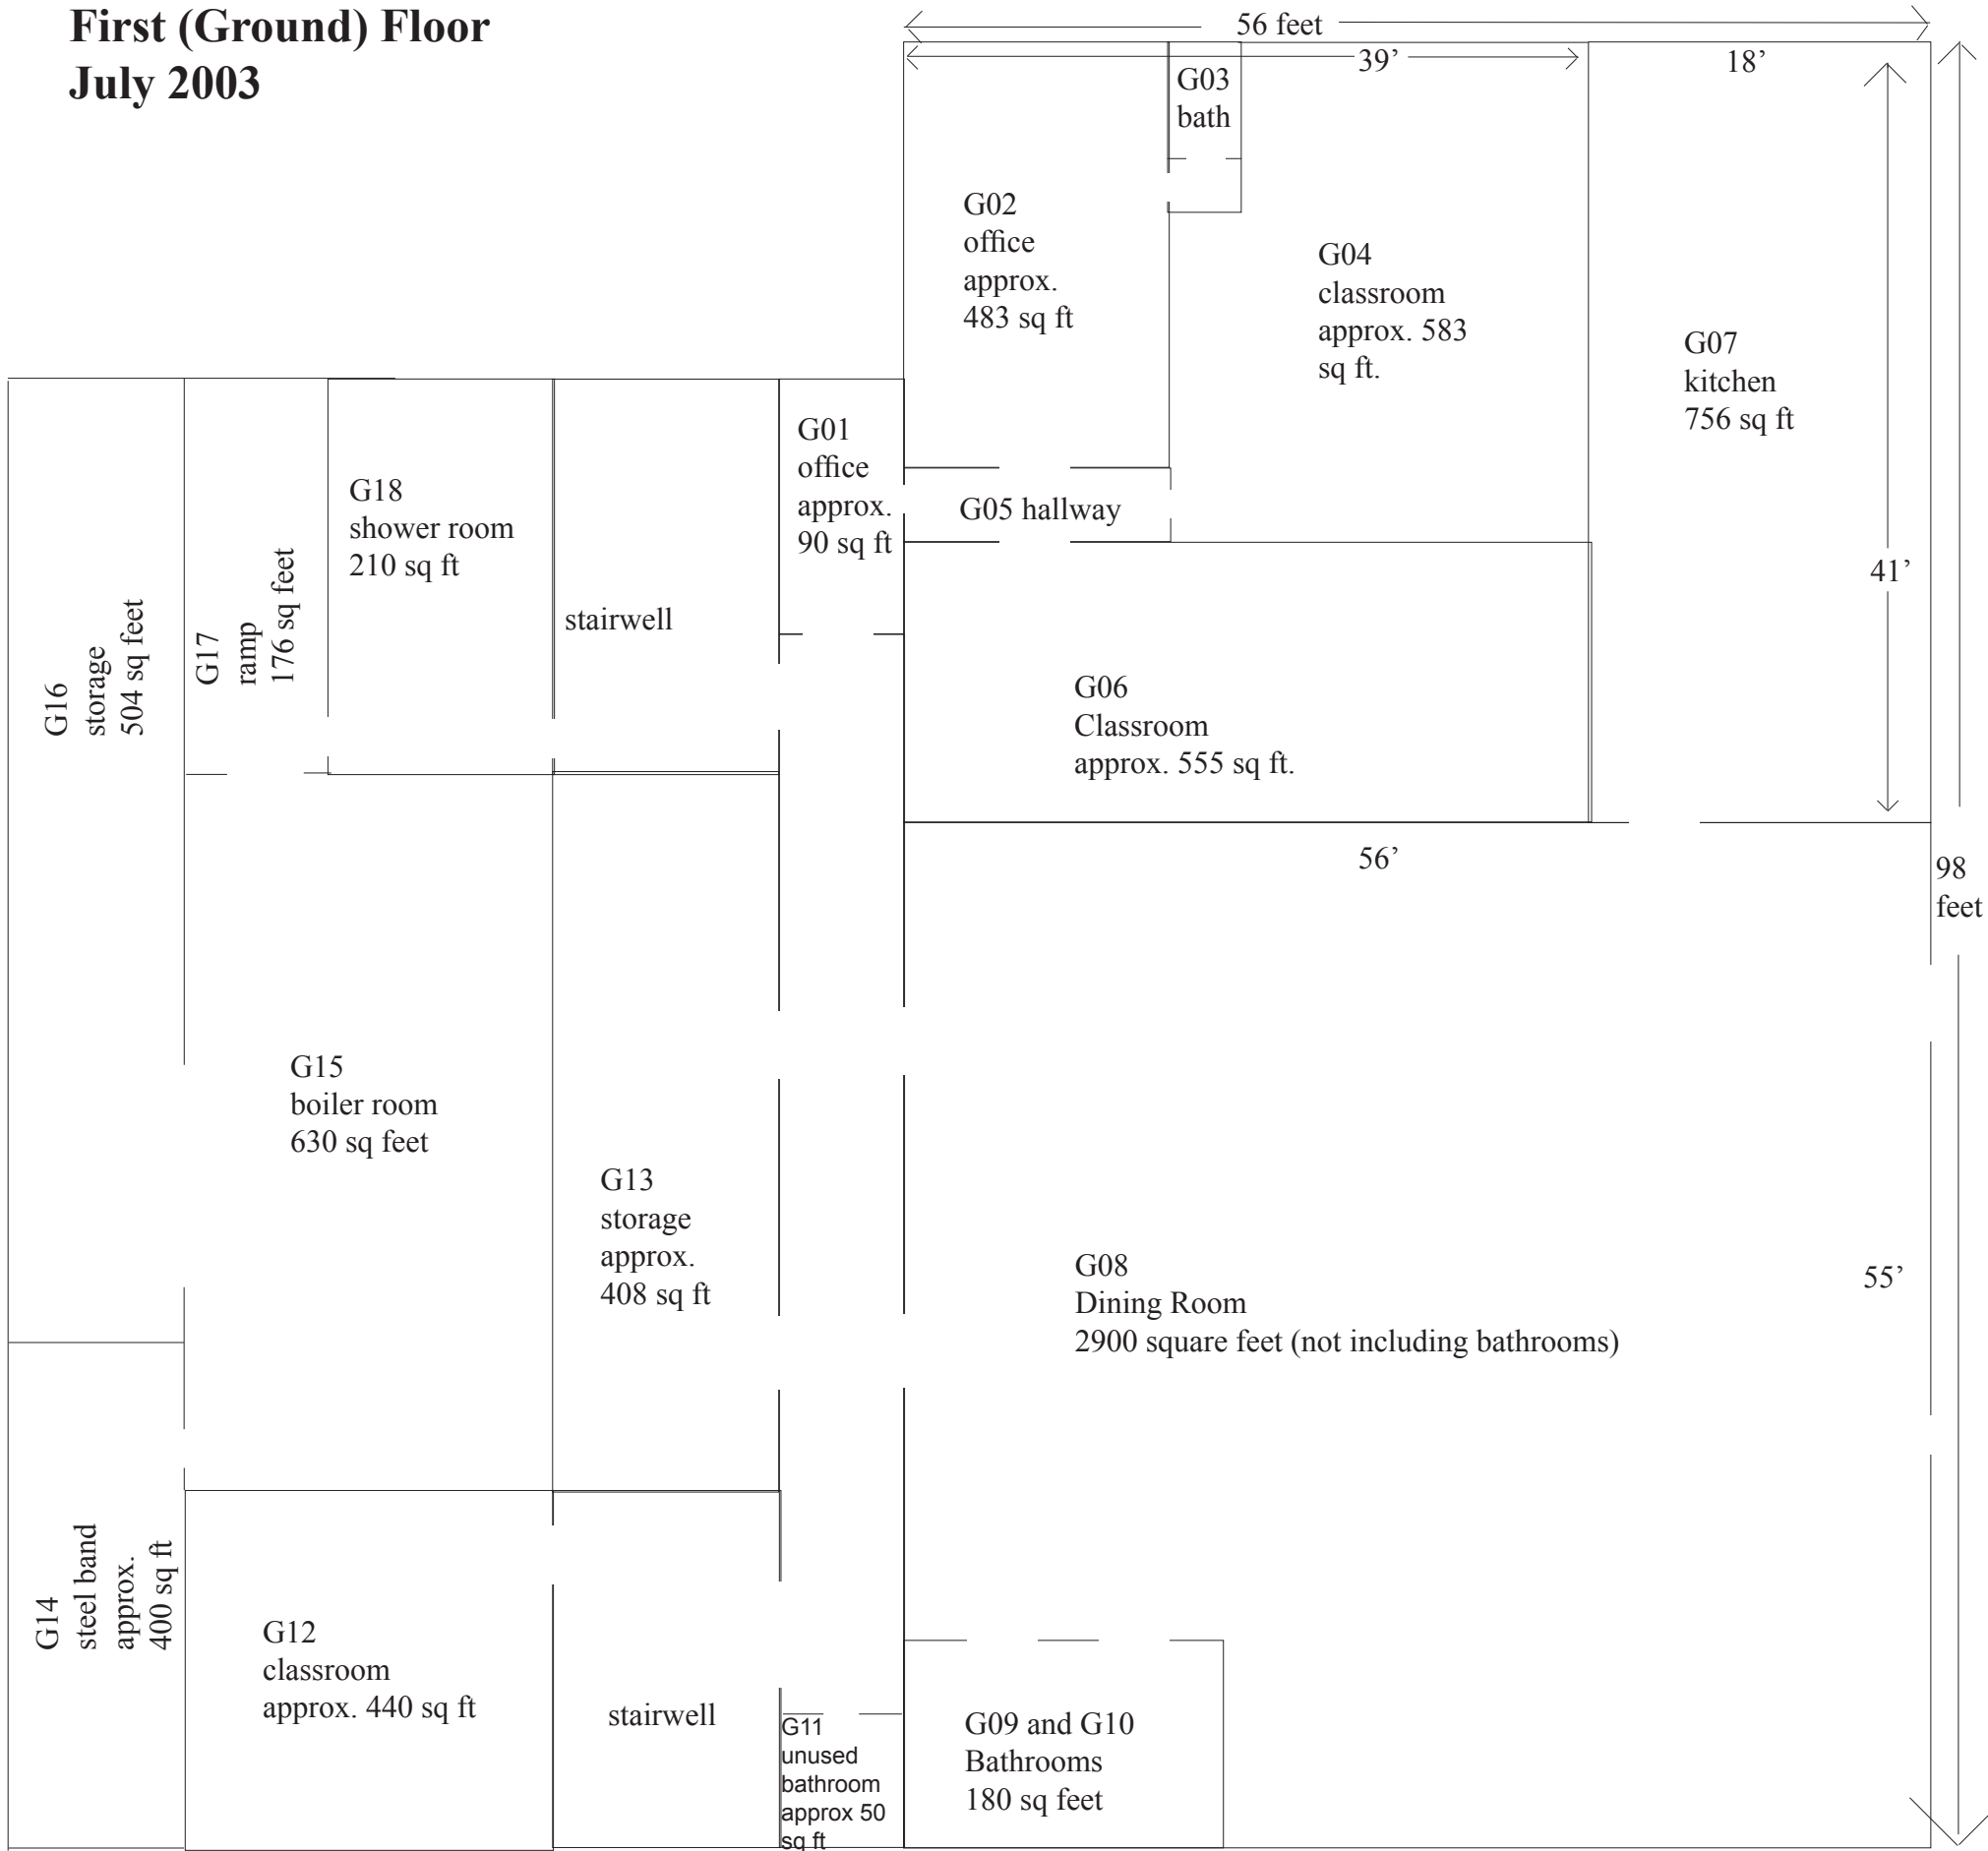

St. Stephen & the Incarnation Church Floor Plan

First (Ground) Floor

July 2003

St. Stephen & the Incarnation Church Floor Plan

Second Floor

January 2008

St. Stephen & the Incarnation Church Floor Plan

Third Floor