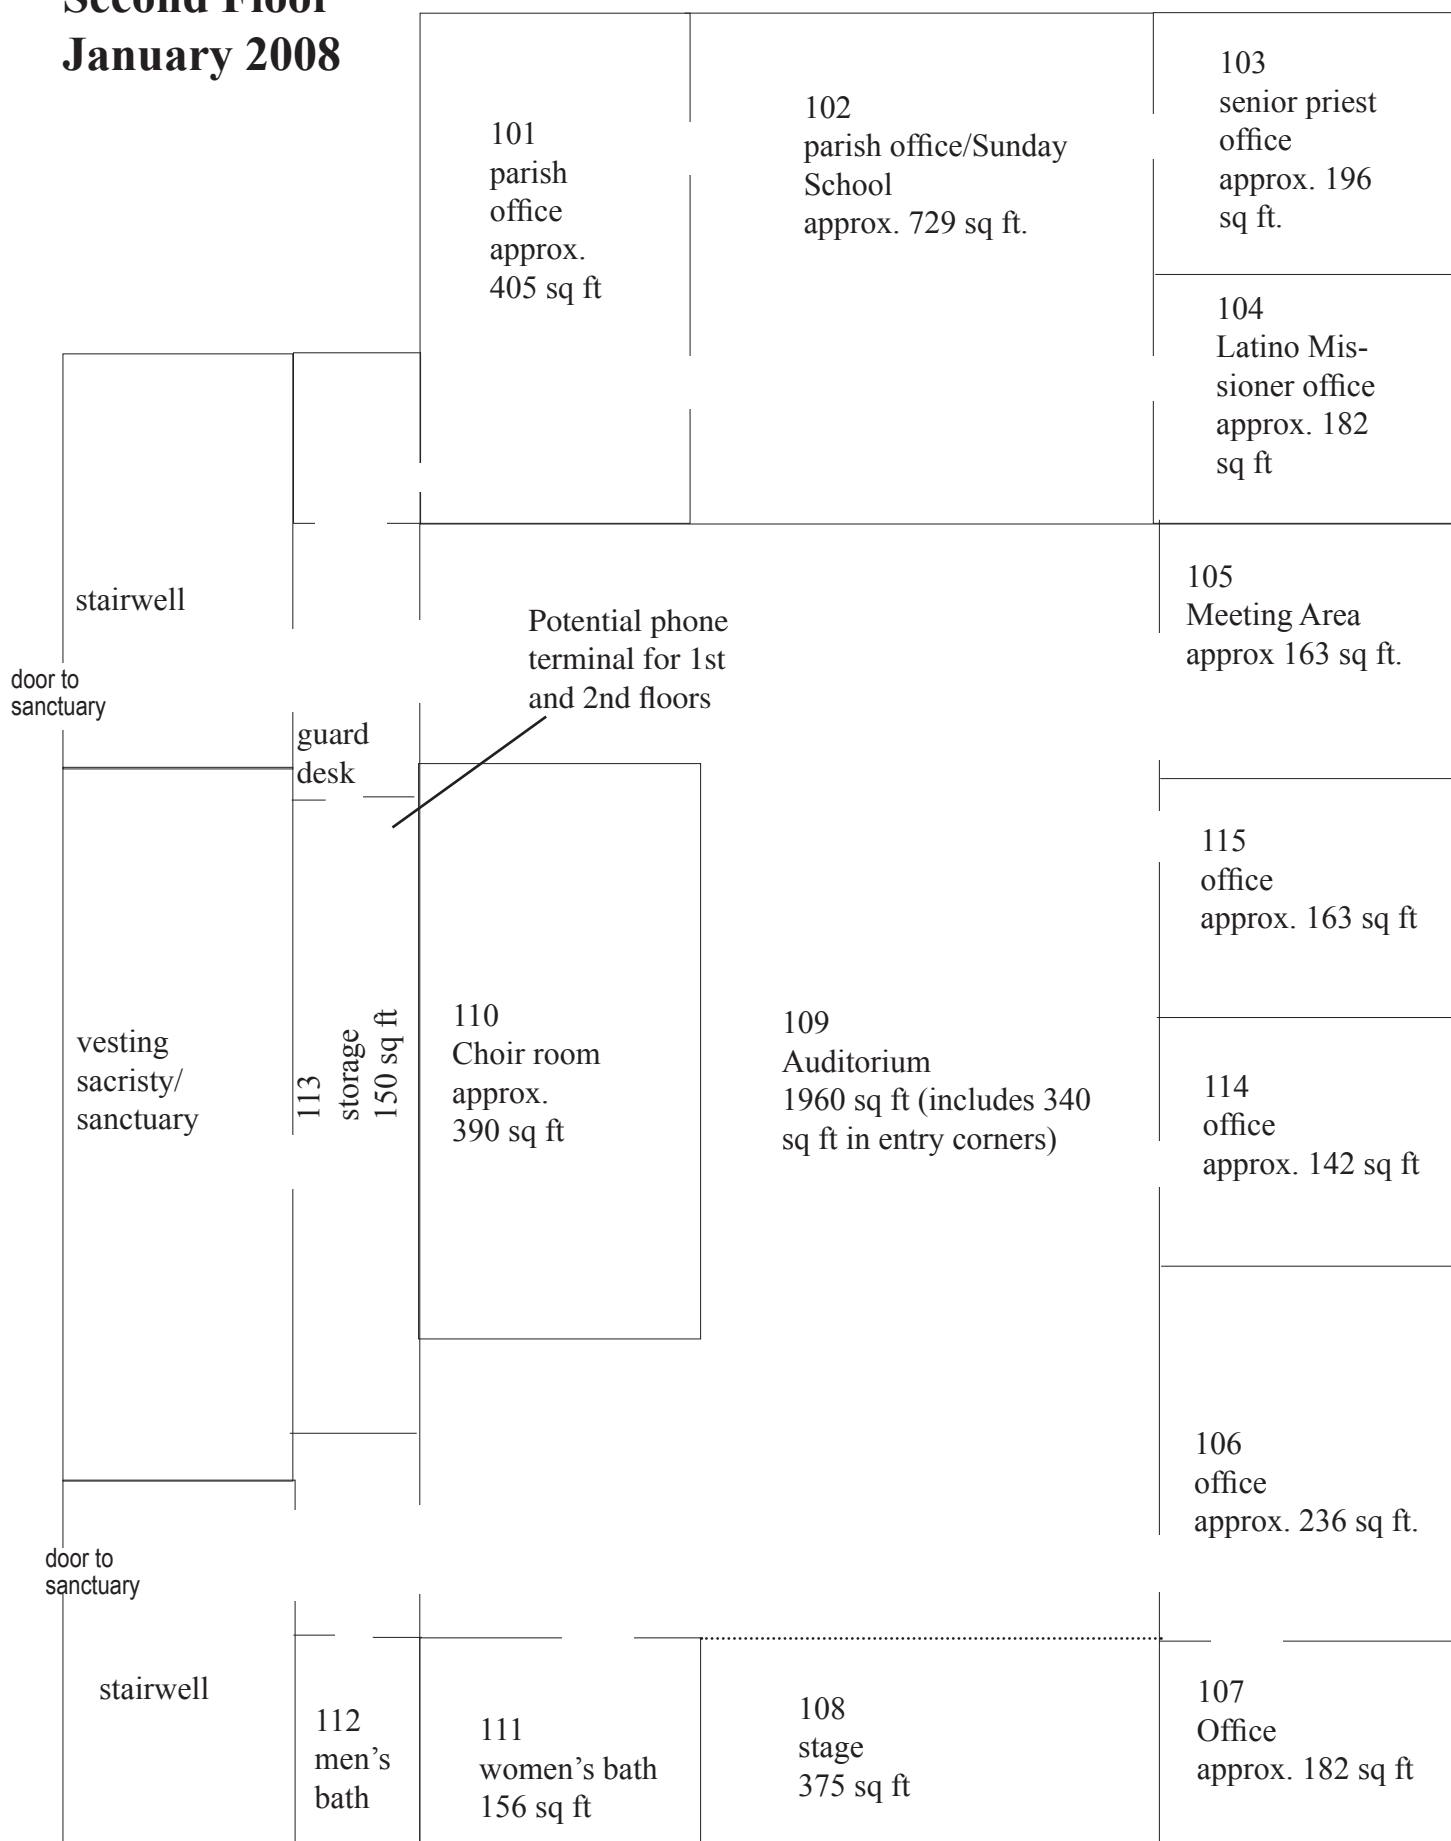

St. Stephen & the Incarnation Church Floor Plan

First (Ground) Floor

July 2003

St. Stephen & the Incarnation Church Floor Plan

Second Floor

January 2008

St. Stephen & the Incarnation Church Floor Plan

Third Floor